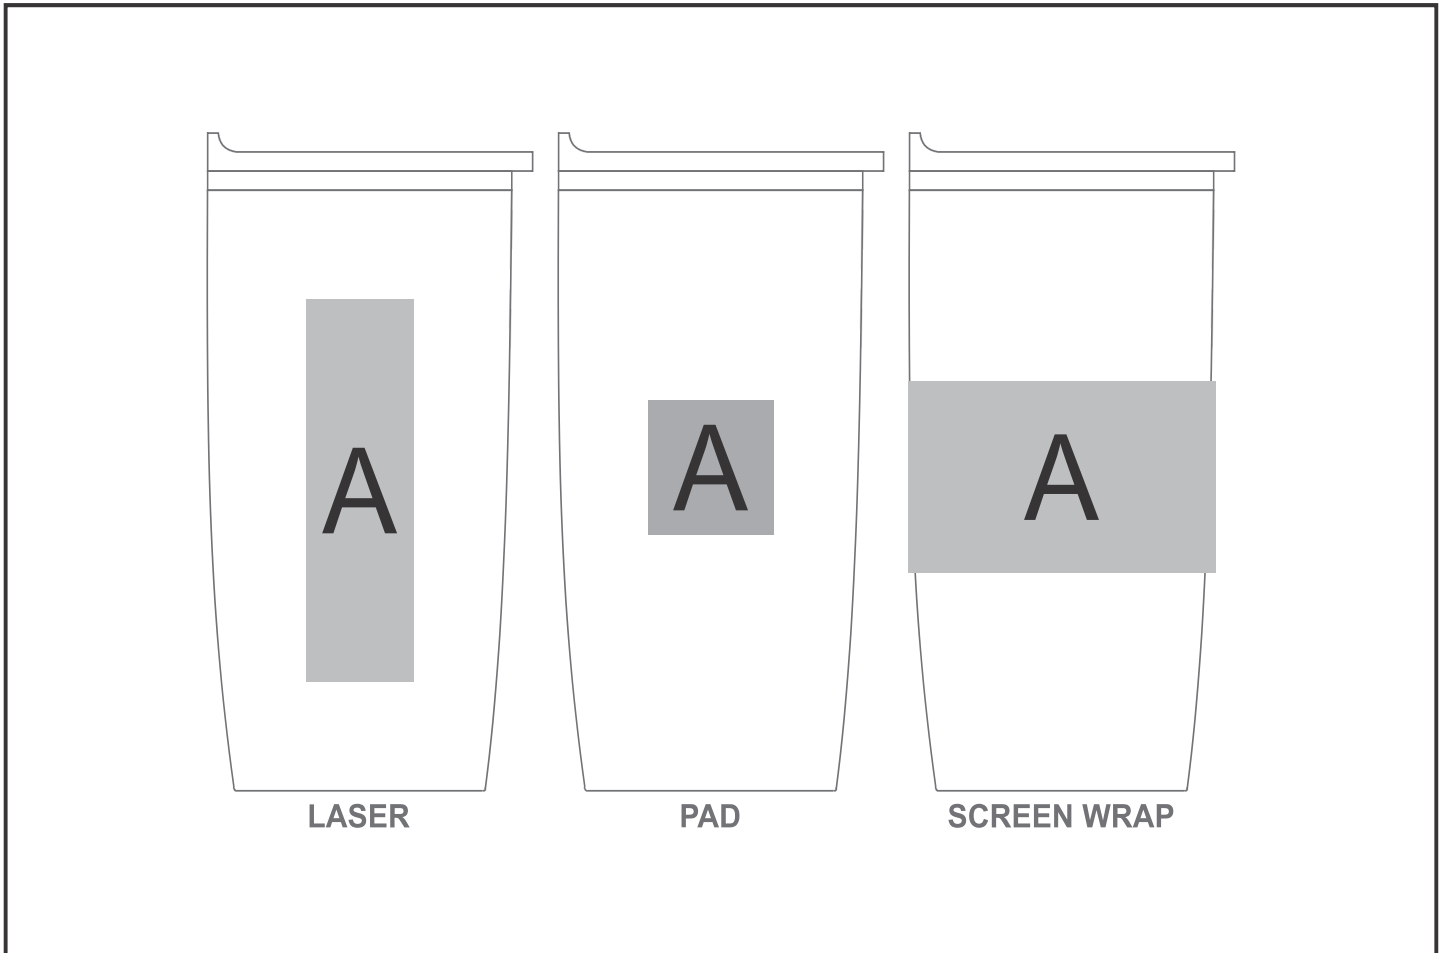

DR-AL-240-B

Magna Stainless Steel & Plastic Double-Wall Tumbler

Need to know:

Includes 1-Colour, 1-Position Screen Wrap (setup fees apply)

- Laser Colour: Brown

Branding Options:

Position	Branding Method (Branding Code)	No. of Colours	Dimension
A	Screen Wrap (SW)	1 Colour	180mm wide x 50mm high
A	Laser Engraving (LB)	N/A	30mm wide x 100mm high
A	Pad Printing (PB)	4 Colours	35mm wide x 35mm high